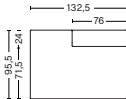

DIMENSIONS

W97 x D95,5 x H67 cm
Seat H40 cm
Armrest W24 cm
Foam option

1063 | NARROW | MIDDLE

DIMENSIONS

W74,5 x D95,5 x H67 cm
Seat H40 cm
Foam option

1962 | WIDE | LEFT END

DIMENSIONS

W114 x D95,5 x H67 cm
Seat H40 cm
Armrest W24 cm
Foam option

DIMENSIONS

W97 x D127,5 x H67 cm
 Seat H40 cm
 Armrest W24 cm
 Not available in leather
 Foam option

8262 | CHAISE LONGUE SHORT | WIDE | LEFT END*

DIMENSIONS

W114 x D127,5 x H67 cm
 Seat H40 cm
 Armrest W24 cm
 Not available in leather
 Foam option

8261 | CHAISE LONGUE SHORT | WIDE | RIGHT END*

DIMENSIONS

W114 x D127,5 x H67 cm
 Seat H40 cm
 Armrest W24 cm
 Not available in leather
 Foam option

9302 | LOUNGE | LEFT END*

DIMENSIONS

W132,5 x D95,5 x H67 cm
 Seat H40 cm
 Backrest W24 cm
 Not available in leather
 Foam option

9301 | LOUNGE | RIGHT END*

DIMENSIONS

W132,5 x D95,5 x H67 cm
 Seat H40 cm
 Backrest W24 cm
 Not available in leather
 Foam option

*Please contact our sales department if connecting two chaise longue modules