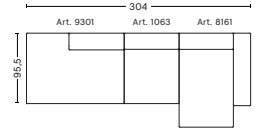

DIMENSIONS

W246,5 x D95,5 x H67 cm
Seat H40 cm
Not available in leather

2,5 SEATER COMBINATION 2 | RIGHT ARMREST

DIMENSIONS

W246,5 x D95,5 x H67 cm
Seat H40 cm
Not available in leather

2,5 SEATER COMBINATION 3 | LEFT ARMREST

DIMENSIONS

W246,5 x D127,5 x H67 cm
Seat H40 cm
Not available in leather

2,5 SEATER COMBINATION 3 | RIGHT ARMREST

DIMENSIONS

W246,5 x D127,5 x H67 cm
Seat H40 cm
Not available in leather

FABRIC GROUPS

1 | Surface by HAY, Remix, Linara, Random Fade, Mode, Metaphor, Lint, Swarm, Atlas 2 | Steelcut, Steelcut Trio, Melange Nap, Lola, Olavi by HAY, Flamiber, Fairway, Linen Grid 3 | Compound, Divina, Divina Melange, Divina MD, Fiord, Ruskin, Roden, DOT 1682, Re-wool 4 | Hallingdal, Canvas, Lila, Raas, Bolgheri 5 | Sierra, Balder, Harald 6 | Sense, Vidar, Nevada, California, Coda

COMBINATIONS

3 SEATER COMBINATION 1

DIMENSIONS

W268,5 x D95,5 x H67 cm
Seat H40 cm

3 SEATER COMBINATION 3 | LEFT ARMREST

DIMENSIONS

W304 x D127,5 x H67 cm
Seat H40 cm
Not available in leather

3 SEATER COMBINATION 3 | RIGHT ARMREST

DIMENSIONS

W304 x D127,5 x H67 cm
Seat H40 cm
Not available in leather

3 SEATER COMBINATION 4 | LEFT ARMREST

DIMENSIONS

W321 x D127,5 x H67 cm
Seat H40 cm
Not available in leather

3 SEATER COMBINATION 4 | RIGHT ARMREST