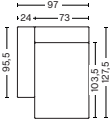

MODULES

8162 | CHAISE LONGUE SHORT | NARROW | LEFT END*

DIMENSIONS

W97 x D127,5 x H67 cm
Seat H40 cm
Armrest W24 cm
Not available in leather
Foam option