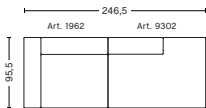

9 | MAGS CUSHION

DIMENSIONS

W55 x D9 x H48 cm

10 | MAGS CUSHION

DIMENSIONS

W60 x D9 x H33 cm

FABRIC GROUPS

1 | Surface by HAY, Remix, Linara, Random Fade, Mode, Metaphor, Lint, Swarm, Atlas 2 | Steelcut, Steelcut Trio, Melange Nap, Lola, Olavi by HAY, Flamiber, Fairway, Linen Grid 3 | Compound, Divina, Divina Melange, Divina MD, Fiord, Ruskin, Roden, DOT 1682, Re-wool 4 | Hallingdal, Canvas, Lila, Raas, Bolgheri 5 | Sierra, Balder, Harald 6 | Sense, Vidar, Nevada, California, Coda

COMBINATIONS

2 SEATER COMBINATION 1

DIMENSIONS

W194 x D95,5 x H67 cm
Seat H40 cm

2,5 SEATER COMBINATION 1

DIMENSIONS

W228 x D95,5 x H67 cm
Seat H40 cm

2,5 SEATER COMBINATION 2 | LEFT ARMREST

DIMENSIONS

W246,5 x D95,5 x H67 cm
Seat H40 cm
Not available in leather

2,5 SEATER COMBINATION 2 | RIGHT ARMREST

DIMENSIONS

W246,5 x D95,5 x H67 cm
Seat H40 cm
Not available in leather

2,5 SEATER COMBINATION 3 | LEFT ARMREST

DIMENSIONS

W246,5 x D127,5 x H67 cm
Seat H40 cm
Not available in leather

2,5 SEATER COMBINATION 3 | RIGHT ARMREST

DIMENSIONS

W246,5 x D127,5 x H67 cm
Seat H40 cm
Not available in leather

FABRIC GROUPS

1 | Surface by HAY, Remix, Linara, Random Fade, Mode, Metaphor, Lint, Swarm, Atlas 2 | Steelcut, Steelcut Trio, Melange Nap, Lola, Olavi by HAY, Flamiber, Fairway, Linen Grid 3 | Compound, Divina, Divina Melange, Divina MD, Fiord, Ruskin, Roden, DOT 1682, Re-wool 4 | Hallingdal, Canvas, Lila, Raas, Bolgheri 5 | Sierra, Balder, Harald 6 | Sense, Vidar, Nevada, California, Coda