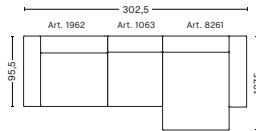

DIMENSIONS

W338 x D127,5 x H67 cm
Seat H40 cm
Not available in leather

FABRIC GROUPS

1 | Surface by HAY, Remix, Linara, Random Fade, Mode, Metaphor, Lint, Swarm, Atlas 2 | Steelcut, Steelcut Trio, Melange Nap, Lola, Olavi by HAY, Flamiber, Fairway, Linen Grid 3 | Compound, Divina, Divina Melange, Divina MD, Fiord, Ruskin, Roden, DOT 1682, Re-wool 4 | Hallingdal, Canvas, Lila, Raas, Bolgheri 5 | Sierra, Balder, Harald 6 | Sense, Vidar, Nevada, California, Coda

COMBINATIONS

3 SEATER COMBINATION 9 | LEFT ARMREST

DIMENSIONS

W268,5 x D127,5 x H67 cm
Seat H40 cm
Not available in leather

3 SEATER COMBINATION 9 | RIGHT ARMREST

DIMENSIONS

W268,5 x D127,5 x H67 cm
Seat H40 cm
Not available in leather

3 SEATER COMBINATION 10 | LEFT ARMREST

DIMENSIONS

W302,5 x D127,5 x H67 cm
Seat H40 cm
Not available in leather

3 SEATER COMBINATION 10 | RIGHT ARMREST

DIMENSIONS

W302,5 x D127,5 x H67 cm
Seat H40 cm
Not available in leather