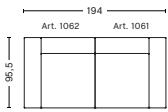

MAGS OTTOMAN

01 | OTTOMAN | EXTRA SMALL

DIMENSIONS

W79 x D79 x H40 cm
Seat H40 cm

02 | OTTOMAN | SMALL

DIMENSIONS

W79 x D96 x H40 cm
Seat H40 cm

MAGS CUSHIONS

9 | MAGS CUSHION

DIMENSIONS

W55 x D9 x H48 cm

10 | MAGS CUSHION

DIMENSIONS

W60 x D9 x H33 cm

FABRIC GROUPS

1 | Surface by HAY, Remix, Linara, Random Fade, Mode, Metaphor, Lint, Swarm, Atlas 2 | Steelcut, Steelcut Trio, Melange Nap, Lola, Olavi by HAY, Flamiber, Fairway, Linen Grid 3 | Compound, Divina, Divina Melange, Divina MD, Fiord, Ruskin, Roden, DOT 1682, Re-wool 4 | Hallingdal, Canvas, Lila, Raas, Bolgheri 5 | Sierra, Balder, Harald 6 | Sense, Vidar, Nevada, California, Coda

COMBINATIONS

2 SEATER COMBINATION 1

DIMENSIONS

W194 x D95,5 x H67 cm
Seat H40 cm

2,5 SEATER COMBINATION 1

DIMENSIONS

W228 x D95,5 x H67 cm
Seat H40 cm

2,5 SEATER COMBINATION 2 | LEFT ARMREST

DIMENSIONS

W246,5 x D95,5 x H67 cm
Seat H40 cm
Not available in leather

2,5 SEATER COMBINATION 2 | RIGHT ARMREST

DIMENSIONS

W246,5 x D95,5 x H67 cm
Seat H40 cm
Not available in leather

2,5 SEATER COMBINATION 3 | LEFT ARMREST