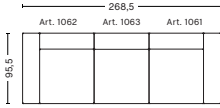

DIMENSIONS

W246,5 x D95,5 x H67 cm
Seat H40 cm
Not available in leather

2,5 SEATER COMBINATION 2 | RIGHT ARMREST

DIMENSIONS

W246,5 x D95,5 x H67 cm
Seat H40 cm
Not available in leather

2,5 SEATER COMBINATION 3 | LEFT ARMREST

DIMENSIONS

W246,5 x D127,5 x H67 cm
Seat H40 cm
Not available in leather

2,5 SEATER COMBINATION 3 | RIGHT ARMREST

DIMENSIONS

W246,5 x D127,5 x H67 cm
Seat H40 cm
Not available in leather

FABRIC GROUPS

1 | Surface by HAY, Remix, Linara, Random Fade, Mode, Metaphor, Lint, Swarm, Atlas 2 | Steelcut, Steelcut Trio, Melange Nap, Lola, Olavi by HAY, Flamiber, Fairway, Linen Grid 3 | Compound, Divina, Divina Melange, Divina MD, Fiord, Ruskin, Roden, DOT 1682, Re-wool 4 | Hallingdal, Canvas, Lila, Raas, Bolgheri 5 | Sierra, Balder, Harald 6 | Sense, Vidar, Nevada, California, Coda

COMBINATIONS

3 SEATER COMBINATION 1

DIMENSIONS

W268,5 x D95,5 x H67 cm
Seat H40 cm

3 SEATER COMBINATION 3 | LEFT ARMREST

DIMENSIONS

W304 x D127,5 x H67 cm
Seat H40 cm
Not available in leather

3 SEATER COMBINATION 3 | RIGHT ARMREST