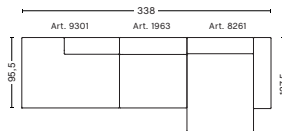

DIMENSIONS

W321 x D127,5 x H67 cm
Seat H40 cm
Not available in leather

3 SEATER COMBINATION 5 | LEFT ARMREST

DIMENSIONS

W338 x D127,5 x H67 cm
Seat H40 cm
Not available in leather

3 SEATER COMBINATION 5 | RIGHT ARMREST

DIMENSIONS

W338 x D127,5 x H67 cm
Seat H40 cm
Not available in leather

FABRIC GROUPS

1 | Surface by HAY, Remix, Linara, Random Fade, Mode, Metaphor, Lint, Swarm, Atlas 2 | Steelcut, Steelcut Trio, Melange Nap, Lola, Olavi by HAY, Flamiber, Fairway, Linen Grid 3 | Compound, Divina, Divina Melange, Divina MD, Fiord, Ruskin, Roden, DOT 1682, Re-wool 4 | Hallingdal, Canvas, Lila, Raas, Bolgheri 5 | Sierra, Balder, Harald 6 | Sense, Vidar, Nevada, California, Coda