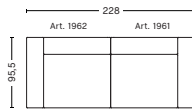

9 | MAGS CUSHION

DIMENSIONS

W55 x D9 x H48 cm

10 | MAGS CUSHION

DIMENSIONS

W60 x D9 x H33 cm

FABRIC GROUPS

1 | Surface by HAY, Remix, Linara, Random Fade, Mode, Metaphor, Lint, Swarm, Atlas 2 | Steelcut, Steelcut Trio, Melange Nap, Lola, Olavi by HAY, Flamiber, Fairway, Linen Grid 3 | Compound, Divina, Divina Melange, Divina MD, Fiord, Ruskin, Roden, DOT 1682, Re-wool 4 | Hallingdal, Canvas, Lila, Raas, Bolgheri 5 | Sierra, Balder, Harald 6 | Sense, Vidar, Nevada, California, Coda

COMBINATIONS

2 SEATER COMBINATION 1

DIMENSIONS

W194 x D95,5 x H67 cm
Seat H40 cm

2,5 SEATER COMBINATION 1

DIMENSIONS

W228 x D95,5 x H67 cm
Seat H40 cm

2,5 SEATER COMBINATION 2 | LEFT ARMREST

DIMENSIONS

W246,5 x D95,5 x H67 cm
Seat H40 cm
Not available in leather

2,5 SEATER COMBINATION 2 | RIGHT ARMREST

DIMENSIONS

W246,5 x D95,5 x H67 cm
Seat H40 cm
Not available in leather

2,5 SEATER COMBINATION 3 | LEFT ARMREST

DIMENSIONS

W246,5 x D127,5 x H67 cm
Seat H40 cm
Not available in leather

2,5 SEATER COMBINATION 3 | RIGHT ARMREST

DIMENSIONS

W246,5 x D127,5 x H67 cm
Seat H40 cm
Not available in leather

FABRIC GROUPS

1 | Surface by HAY, Remix, Linara, Random Fade, Mode, Metaphor, Lint, Swarm, Atlas 2 | Steelcut, Steelcut Trio, Melange Nap, Lola, Olavi by HAY, Flamiber, Fairway, Linen Grid 3 | Compound, Divina, Divina Melange, Divina MD, Fiord, Ruskin, Roden, DOT 1682, Re-wool 4 | Hallingdal, Canvas, Lila, Raas, Bolgheri 5 | Sierra, Balder, Harald 6 | Sense, Vidar, Nevada, California, Coda