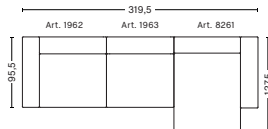

3 SEATER COMBINATION 11 | RIGHT ARMREST

DIMENSIONS

W319,5 x D127,5 x H67 cm
Seat H40 cm
Not available in leather

FABRIC GROUPS

1 | Surface by HAY, Remix, Linara, Random Fade, Mode, Metaphor, Lint, Swarm, Atlas 2 | Steelcut, Steelcut Trio, Melange Nap, Lola, Olavi by HAY, Flamiber, Fairway, Linen Grid 3 | Compound, Divina, Divina Melange, Divina MD, Fiord, Ruskin, Roden, DOT 1682, Re-wool 4 | Hallingdal, Canvas, Lila, Raas, Bolgheri 5 | Sierra, Balder, Harald 6 | Sense, Vidar, Nevada, California, Coda