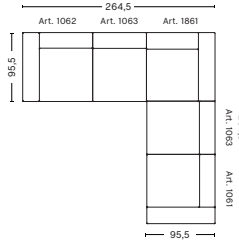

DIMENSIONS

W97 x D95,5 x H67 cm
Seat H40 cm
Armrest W24 cm
Foam option

1063 | NARROW | MIDDLE

DIMENSIONS

W74,5 x D95,5 x H67 cm
Seat H40 cm
Foam option

1962 | WIDE | LEFT END

DIMENSIONS

W114 x D95,5 x H67 cm
Seat H40 cm
Armrest W24 cm
Foam option

3 SEATER COMBINATION 10 | LEFT ARMREST

DIMENSIONS

W302,5 x D127,5 x H67 cm
Seat H40 cm
Not available in leather

3 SEATER COMBINATION 10 | RIGHT ARMREST

DIMENSIONS

W302,5 x D127,5 x H67 cm
Seat H40 cm
Not available in leather

COMBINATIONS

CORNER COMBINATION 1 | LEFT

DIMENSIONS

W264,5 x D264,5 x H67 cm
Seat H40 cm

CORNER COMBINATION 1 | RIGHT

DIMENSIONS

W264,5 x D264,5 x H67 cm
Seat H40 cm

CORNER COMBINATION 2 | LEFT

DIMENSIONS

W264,5 x D225,5 x H67 cm
Seat H40 cm
Not available in leather

CORNER COMBINATION 2 | RIGHT

DIMENSIONS

W264,5 x D225,5 x H67 cm
Seat H40 cm
Not available in leather

FABRIC GROUPS

1 | Surface by HAY, Remix, Linara, Random Fade, Mode, Metaphor, Lint, Swarm, Atlas 2 | Steelcut, Steelcut Trio, Melange Nap, Lola, Olavi by HAY, Flamiber, Fairway, Linen Grid 3 | Compound, Divina, Divina Melange, Divina MD, Fiord, Ruskin, Roden, DOT 1682, Re-wool 4 | Hallingdal, Canvas, Lila, Raas, Bolgheri 5 | Sierra, Balder, Harald 6 | Sense, Vidar, Nevada, California, Coda