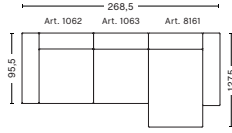

DIMENSIONS

W338 x D127,5 x H67 cm
Seat H40 cm
Not available in leather

FABRIC GROUPS

1 | Surface by HAY, Remix, Linara, Random Fade, Mode, Metaphor, Lint, Swarm, Atlas 2 | Steelcut, Steelcut Trio, Melange Nap, Lola, Olavi by HAY, Flamiber, Fairway, Linen Grid 3 | Compound, Divina, Divina Melange, Divina MD, Fiord, Ruskin, Roden, DOT 1682, Re-wool 4 | Hallingdal, Canvas, Lila, Raas, Bolgheri 5 | Sierra, Balder, Harald 6 | Sense, Vidar, Nevada, California, Coda

COMBINATIONS

3 SEATER COMBINATION 9 | LEFT ARMREST

DIMENSIONS

W268,5 x D127,5 x H67 cm
Seat H40 cm
Not available in leather

3 SEATER COMBINATION 9 | RIGHT ARMREST

DIMENSIONS

W268,5 x D127,5 x H67 cm
Seat H40 cm
Not available in leather

3 SEATER COMBINATION 10 | LEFT ARMREST

DIMENSIONS

W302,5 x D127,5 x H67 cm
Seat H40 cm
Not available in leather

3 SEATER COMBINATION 10 | RIGHT ARMREST

DIMENSIONS

W302,5 x D127,5 x H67 cm
Seat H40 cm
Not available in leather