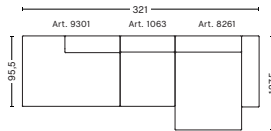

COMBINATIONS

3 SEATER COMBINATION 1

DIMENSIONS

W268,5 x D95,5 x H67 cm
Seat H40 cm

3 SEATER COMBINATION 3 | LEFT ARMREST

DIMENSIONS

W304 x D127,5 x H67 cm
Seat H40 cm
Not available in leather

3 SEATER COMBINATION 3 | RIGHT ARMREST

DIMENSIONS

W304 x D127,5 x H67 cm
Seat H40 cm
Not available in leather

3 SEATER COMBINATION 4 | LEFT ARMREST

DIMENSIONS

W321 x D127,5 x H67 cm
Seat H40 cm
Not available in leather

3 SEATER COMBINATION 4 | RIGHT ARMREST

DIMENSIONS

W321 x D127,5 x H67 cm
Seat H40 cm
Not available in leather

3 SEATER COMBINATION 5 | LEFT ARMREST

DIMENSIONS

W338 x D127,5 x H67 cm
Seat H40 cm
Not available in leather

3 SEATER COMBINATION 5 | RIGHT ARMREST