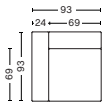

DIMENSIONS

W97 x D95,5 x H67 cm
Seat H40 cm
Armrest W24 cm
Foam option

1063 | NARROW | MIDDLE

DIMENSIONS

W74,5 x D95,5 x H67 cm
Seat H40 cm
Foam option

1962 | WIDE | LEFT END

DIMENSIONS

W114 x D95,5 x H67 cm
Seat H40 cm
Armrest W24 cm
Foam option

1961 | WIDE | RIGHT END

DIMENSIONS

W114 x D95,5 x H67 cm
Seat H40 cm
Armrest W24 cm
Foam option

1963 | WIDE | MIDDLE

DIMENSIONS

W91,5 x D95,5 x H67 cm
Seat H40 cm
Foam option

1862 | CORNER | LEFT END

DIMENSIONS

W93 x D93 x H67 cm
Seat H40 cm
Armrest W24 cm
Foam option

1861 | CORNER | RIGHT END

DIMENSIONS

W93 x D93 x H67 cm
Seat H40 cm
Armrest W24 cm
Foam option

FABRIC GROUPS

1 | Surface by HAY, Remix, Linara, Random Fade, Mode, Metaphor, Lint, Swarm, Atlas 2 | Steelcut, Steelcut Trio, Melange Nap, Lola, Olavi by HAY, Flamiber, Fairway, Linen Grid 3 | Compound, Divina, Divina Melange, Divina MD, Fiord, Ruskin, Roden, DOT 1682, Re-wool 4 | Hallingdal, Canvas, Lila, Raas, Bolgheri 5 | Sierra, Balder, Harald 6 | Sense, Vidar, Nevada, California, Coda

COMBINATIONS

CORNER COMBINATION 1 | LEFT

DIMENSIONS

W264,5 x D264,5 x H67 cm
Seat H40 cm

CORNER COMBINATION 1 | RIGHT

DIMENSIONS

W264,5 x D264,5 x H67 cm
Seat H40 cm

CORNER COMBINATION 2 | LEFT