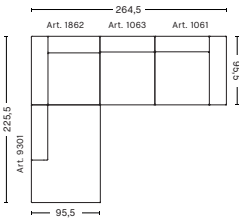

3 SEATER COMBINATION 10 | LEFT ARMREST

DIMENSIONS

W302,5 x D127,5 x H67 cm
Seat H40 cm
Not available in leather

3 SEATER COMBINATION 10 | RIGHT ARMREST

DIMENSIONS

W302,5 x D127,5 x H67 cm
Seat H40 cm
Not available in leather

COMBINATIONS

CORNER COMBINATION 1 | LEFT

DIMENSIONS

W264,5 x D264,5 x H67 cm
Seat H40 cm

CORNER COMBINATION 1 | RIGHT

DIMENSIONS

W264,5 x D264,5 x H67 cm
Seat H40 cm

CORNER COMBINATION 2 | LEFT

DIMENSIONS

W264,5 x D225,5 x H67 cm
Seat H40 cm
Not available in leather

CORNER COMBINATION 2 | RIGHT

DIMENSIONS

W264,5 x D225,5 x H67 cm
Seat H40 cm
Not available in leather

FABRIC GROUPS

1 | Surface by HAY, Remix, Linara, Random Fade, Mode, Metaphor, Lint, Swarm, Atlas 2 | Steelcut, Steelcut Trio, Melange Nap, Lola, Olavi by HAY, Flamiber, Fairway, Linen Grid 3 | Compound, Divina, Divina Melange, Divina MD, Fiord, Ruskin, Roden, DOT 1682, Re-wool 4 | Hallingdal, Canvas, Lila, Raas, Bolgheri 5 | Sierra, Balder, Harald 6 | Sense, Vidar, Nevada, California, Coda