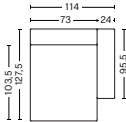

DIMENSIONS

W97 x D95,5 x H67 cm
Seat H40 cm
Armrest W24 cm
Foam option

1063 | NARROW | MIDDLE

DIMENSIONS

W74,5 x D95,5 x H67 cm
Seat H40 cm
Foam option

1962 | WIDE | LEFT END

DIMENSIONS

W114 x D95,5 x H67 cm
Seat H40 cm
Armrest W24 cm
Foam option

DIMENSIONS

W97 x D127,5 x H67 cm
 Seat H40 cm
 Armrest W24 cm
 Not available in leather
 Foam option

8262 | CHAISE LONGUE SHORT | WIDE | LEFT END*

DIMENSIONS

W114 x D127,5 x H67 cm
 Seat H40 cm
 Armrest W24 cm
 Not available in leather
 Foam option

8261 | CHAISE LONGUE SHORT | WIDE | RIGHT END*

DIMENSIONS

W114 x D127,5 x H67 cm
 Seat H40 cm
 Armrest W24 cm
 Not available in leather
 Foam option

9302 | LOUNGE | LEFT END*

DIMENSIONS

W132,5 x D95,5 x H67 cm
 Seat H40 cm
 Backrest W24 cm
 Not available in leather
 Foam option

COMBINATIONS

CORNER COMBINATION 1 | LEFT

DIMENSIONS

W264,5 x D264,5 x H67 cm
Seat H40 cm

CORNER COMBINATION 1 | RIGHT

DIMENSIONS

W264,5 x D264,5 x H67 cm
Seat H40 cm

CORNER COMBINATION 2 | LEFT