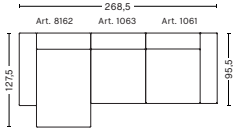

DIMENSIONS

W321 x D127,5 x H67 cm
Seat H40 cm
Not available in leather

3 SEATER COMBINATION 5 | LEFT ARMREST

DIMENSIONS

W338 x D127,5 x H67 cm
Seat H40 cm
Not available in leather

3 SEATER COMBINATION 5 | RIGHT ARMREST

DIMENSIONS

W338 x D127,5 x H67 cm
Seat H40 cm
Not available in leather

FABRIC GROUPS

1 | Surface by HAY, Remix, Linara, Random Fade, Mode, Metaphor, Lint, Swarm, Atlas 2 | Steelcut, Steelcut Trio, Melange Nap, Lola, Olavi by HAY, Flamiber, Fairway, Linen Grid 3 | Compound, Divina, Divina Melange, Divina MD, Fiord, Ruskin, Roden, DOT 1682, Re-wool 4 | Hallingdal, Canvas, Lila, Raas, Bolgheri 5 | Sierra, Balder, Harald 6 | Sense, Vidar, Nevada, California, Coda

COMBINATIONS

3 SEATER COMBINATION 9 | LEFT ARMREST

DIMENSIONS

W268,5 x D127,5 x H67 cm
Seat H40 cm
Not available in leather

3 SEATER COMBINATION 9 | RIGHT ARMREST

DIMENSIONS

W268,5 x D127,5 x H67 cm
Seat H40 cm
Not available in leather