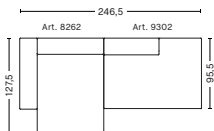

COMBINATIONS

2 SEATER COMBINATION 1

DIMENSIONS

W194 x D95,5 x H67 cm
Seat H40 cm

2,5 SEATER COMBINATION 1

DIMENSIONS

W228 x D95,5 x H67 cm
Seat H40 cm

2,5 SEATER COMBINATION 2 | LEFT ARMREST

DIMENSIONS

W246,5 x D95,5 x H67 cm
Seat H40 cm
Not available in leather

2,5 SEATER COMBINATION 2 | RIGHT ARMREST

DIMENSIONS

W246,5 x D95,5 x H67 cm
Seat H40 cm
Not available in leather

2,5 SEATER COMBINATION 3 | LEFT ARMREST

DIMENSIONS

W246,5 x D127,5 x H67 cm
Seat H40 cm
Not available in leather

2,5 SEATER COMBINATION 3 | RIGHT ARMREST

DIMENSIONS

W246,5 x D127,5 x H67 cm
Seat H40 cm
Not available in leather

FABRIC GROUPS

1 | Surface by HAY, Remix, Linara, Random Fade, Mode, Metaphor, Lint, Swarm, Atlas 2 | Steelcut, Steelcut Trio, Melange Nap, Lola, Olavi by HAY, Flamiber, Fairway, Linen Grid 3 | Compound, Divina, Divina Melange, Divina MD, Fiord, Ruskin, Roden, DOT 1682, Re-wool 4 | Hallingdal, Canvas, Lila, Raas, Bolgheri 5 | Sierra, Balder, Harald 6 | Sense, Vidar, Nevada, California, Coda

COMBINATIONS

3 SEATER COMBINATION 1

DIMENSIONS

W268,5 x D95,5 x H67 cm
Seat H40 cm

3 SEATER COMBINATION 3 | LEFT ARMREST

DIMENSIONS

W304 x D127,5 x H67 cm
Seat H40 cm
Not available in leather

3 SEATER COMBINATION 3 | RIGHT ARMREST