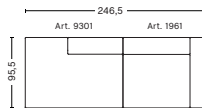

COMBINATIONS

2 SEATER COMBINATION 1

DIMENSIONS

W194 x D95,5 x H67 cm
Seat H40 cm

2,5 SEATER COMBINATION 1

DIMENSIONS

W228 x D95,5 x H67 cm
Seat H40 cm

2,5 SEATER COMBINATION 2 | LEFT ARMREST

DIMENSIONS

W246,5 x D95,5 x H67 cm
Seat H40 cm
Not available in leather

2,5 SEATER COMBINATION 2 | RIGHT ARMREST

DIMENSIONS

W246,5 x D95,5 x H67 cm
Seat H40 cm
Not available in leather

2,5 SEATER COMBINATION 3 | LEFT ARMREST

DIMENSIONS

W246,5 x D127,5 x H67 cm
Seat H40 cm
Not available in leather

2,5 SEATER COMBINATION 3 | RIGHT ARMREST

DIMENSIONS

W246,5 x D127,5 x H67 cm
Seat H40 cm
Not available in leather

FABRIC GROUPS

1 | Surface by HAY, Remix, Linara, Random Fade, Mode, Metaphor, Lint, Swarm, Atlas 2 | Steelcut, Steelcut Trio, Melange Nap, Lola, Olavi by HAY, Flamiber, Fairway, Linen Grid 3 | Compound, Divina, Divina Melange, Divina MD, Fiord, Ruskin, Roden, DOT 1682, Re-wool 4 | Hallingdal, Canvas, Lila, Raas, Bolgheri 5 | Sierra, Balder, Harald 6 | Sense, Vidar, Nevada, California, Coda