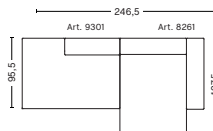

COMBINATIONS

2 SEATER COMBINATION 1

DIMENSIONS

W194 x D95,5 x H67 cm
Seat H40 cm

2,5 SEATER COMBINATION 1

DIMENSIONS

W228 x D95,5 x H67 cm
Seat H40 cm

2,5 SEATER COMBINATION 2 | LEFT ARMREST

DIMENSIONS

W246,5 x D95,5 x H67 cm
Seat H40 cm
Not available in leather

2,5 SEATER COMBINATION 2 | RIGHT ARMREST

DIMENSIONS

W246,5 x D95,5 x H67 cm
Seat H40 cm
Not available in leather

2,5 SEATER COMBINATION 3 | LEFT ARMREST

DIMENSIONS

W246,5 x D127,5 x H67 cm
Seat H40 cm
Not available in leather

2,5 SEATER COMBINATION 3 | RIGHT ARMREST

DIMENSIONS

W246,5 x D127,5 x H67 cm
Seat H40 cm
Not available in leather

FABRIC GROUPS

1 | Surface by HAY, Remix, Linara, Random Fade, Mode, Metaphor, Lint, Swarm, Atlas 2 | Steelcut, Steelcut Trio, Melange Nap, Lola, Olavi by HAY, Flamiber, Fairway, Linen Grid 3 | Compound, Divina, Divina Melange, Divina MD, Fiord, Ruskin, Roden, DOT 1682, Re-wool 4 | Hallingdal, Canvas, Lila, Raas, Bolgheri 5 | Sierra, Balder, Harald 6 | Sense, Vidar, Nevada, California, Coda