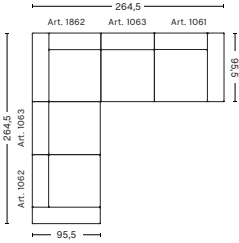

3 SEATER COMBINATION 10 | LEFT ARMREST

DIMENSIONS

W302,5 x D127,5 x H67 cm
Seat H40 cm
Not available in leather

3 SEATER COMBINATION 10 | RIGHT ARMREST

DIMENSIONS

W302,5 x D127,5 x H67 cm
Seat H40 cm
Not available in leather

3 SEATER COMBINATION 11 | LEFT ARMREST

DIMENSIONS

W319,5 x D127,5 x H67 cm
Seat H40 cm
Not available in leather

3 SEATER COMBINATION 11 | RIGHT ARMREST

DIMENSIONS

W319,5 x D127,5 x H67 cm
Seat H40 cm
Not available in leather

COMBINATIONS

CORNER COMBINATION 1 | LEFT

DIMENSIONS

W264,5 x D264,5 x H67 cm
Seat H40 cm

CORNER COMBINATION 1 | RIGHT

DIMENSIONS

W264,5 x D264,5 x H67 cm
Seat H40 cm

CORNER COMBINATION 2 | LEFT