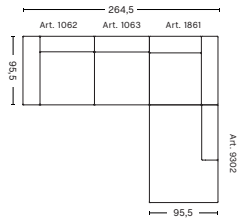

3 SEATER COMBINATION 10 | LEFT ARMREST

DIMENSIONS

W302,5 x D127,5 x H67 cm
Seat H40 cm
Not available in leather

3 SEATER COMBINATION 10 | RIGHT ARMREST

DIMENSIONS

W302,5 x D127,5 x H67 cm
Seat H40 cm
Not available in leather

COMBINATIONS

CORNER COMBINATION 1 | LEFT

DIMENSIONS

W264,5 x D264,5 x H67 cm
Seat H40 cm

CORNER COMBINATION 1 | RIGHT

DIMENSIONS

W264,5 x D264,5 x H67 cm
Seat H40 cm

CORNER COMBINATION 2 | LEFT

DIMENSIONS

W264,5 x D225,5 x H67 cm
Seat H40 cm
Not available in leather

CORNER COMBINATION 2 | RIGHT

DIMENSIONS

W264,5 x D225,5 x H67 cm
Seat H40 cm
Not available in leather

FABRIC GROUPS

1 | Surface by HAY, Remix, Linara, Random Fade, Mode, Metaphor, Lint, Swarm, Atlas 2 | Steelcut, Steelcut Trio, Melange Nap, Lola, Olavi by HAY, Flamiber, Fairway, Linen Grid 3 | Compound, Divina, Divina Melange, Divina MD, Fiord, Ruskin, Roden, DOT 1682, Re-wool 4 | Hallingdal, Canvas, Lila, Raas, Bolgheri 5 | Sierra, Balder, Harald 6 | Sense, Vidar, Nevada, California, Coda