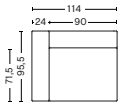

DIMENSIONS

W97 x D95,5 x H67 cm
Seat H40 cm
Armrest W24 cm
Foam option

1063 | NARROW | MIDDLE

DIMENSIONS

W74,5 x D95,5 x H67 cm
Seat H40 cm
Foam option

1962 | WIDE | LEFT END

DIMENSIONS

W114 x D95,5 x H67 cm
Seat H40 cm
Armrest W24 cm
Foam option

1961 | WIDE | RIGHT END

DIMENSIONS

W114 x D95,5 x H67 cm
Seat H40 cm
Armrest W24 cm
Foam option

1963 | WIDE | MIDDLE

DIMENSIONS

W91,5 x D95,5 x H67 cm
Seat H40 cm
Foam option

1862 | CORNER | LEFT END

DIMENSIONS

DIMENSIONS

W246,5 x D95,5 x H67 cm
Seat H40 cm
Not available in leather

2,5 SEATER COMBINATION 2 | RIGHT ARMREST

DIMENSIONS

W246,5 x D95,5 x H67 cm
Seat H40 cm
Not available in leather

2,5 SEATER COMBINATION 3 | LEFT ARMREST

COMBINATIONS

CORNER COMBINATION 1 | LEFT

DIMENSIONS

W264,5 x D264,5 x H67 cm
Seat H40 cm

CORNER COMBINATION 1 | RIGHT

DIMENSIONS

W264,5 x D264,5 x H67 cm
Seat H40 cm

CORNER COMBINATION 2 | LEFT