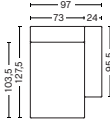

DIMENSIONS

W97 x D95,5 x H67 cm
Seat H40 cm
Armrest W24 cm
Foam option

1063 | NARROW | MIDDLE

DIMENSIONS

W74,5 x D95,5 x H67 cm
Seat H40 cm
Foam option

1962 | WIDE | LEFT END

DIMENSIONS

W114 x D95,5 x H67 cm
Seat H40 cm
Armrest W24 cm
Foam option

1961 | WIDE | RIGHT END

DIMENSIONS

W114 x D95,5 x H67 cm
Seat H40 cm
Armrest W24 cm
Foam option

1963 | WIDE | MIDDLE

DIMENSIONS

W91,5 x D95,5 x H67 cm
Seat H40 cm
Foam option

1862 | CORNER | LEFT END

DIMENSIONS

MODULES

8162 | CHAISE LONGUE SHORT | NARROW | LEFT END*

DIMENSIONS

W97 x D127,5 x H67 cm
 Seat H40 cm
 Armrest W24 cm
 Not available in leather
 Foam option

8161 | CHAISE LONGUE SHORT | NARROW | RIGHT END*

DIMENSIONS

W97 x D127,5 x H67 cm
 Seat H40 cm
 Armrest W24 cm
 Not available in leather
 Foam option

8262 | CHAISE LONGUE SHORT | WIDE | LEFT END*

DIMENSIONS

W114 x D127,5 x H67 cm
 Seat H40 cm
 Armrest W24 cm
 Not available in leather
 Foam option