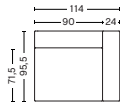

DIMENSIONS

W97 x D95,5 x H67 cm
Seat H40 cm
Armrest W24 cm
Foam option

1063 | NARROW | MIDDLE

DIMENSIONS

W74,5 x D95,5 x H67 cm
Seat H40 cm
Foam option

1962 | WIDE | LEFT END

DIMENSIONS

W114 x D95,5 x H67 cm
Seat H40 cm
Armrest W24 cm
Foam option

1961 | WIDE | RIGHT END

DIMENSIONS

W114 x D95,5 x H67 cm
Seat H40 cm
Armrest W24 cm
Foam option

1963 | WIDE | MIDDLE

DIMENSIONS

W91,5 x D95,5 x H67 cm
Seat H40 cm
Foam option

1862 | CORNER | LEFT END

DIMENSIONS

DIMENSIONS

W246,5 x D95,5 x H67 cm
Seat H40 cm
Not available in leather

2,5 SEATER COMBINATION 2 | RIGHT ARMREST

DIMENSIONS

W246,5 x D95,5 x H67 cm
Seat H40 cm
Not available in leather

2,5 SEATER COMBINATION 3 | LEFT ARMREST

COMBINATIONS

CORNER COMBINATION 1 | LEFT

DIMENSIONS

W264,5 x D264,5 x H67 cm
Seat H40 cm

CORNER COMBINATION 1 | RIGHT

DIMENSIONS

W264,5 x D264,5 x H67 cm
Seat H40 cm

CORNER COMBINATION 2 | LEFT