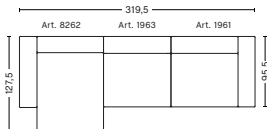

3 SEATER COMBINATION 11 | LEFT ARMREST

DIMENSIONS

W319,5 x D127,5 x H67 cm
Seat H40 cm
Not available in leather