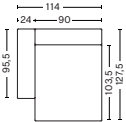

1961 | WIDE | RIGHT END

DIMENSIONS

W114 x D95,5 x H67 cm
Seat H40 cm
Armrest W24 cm
Foam option

1963 | WIDE | MIDDLE

DIMENSIONS

W91,5 x D95,5 x H67 cm
Seat H40 cm
Foam option

1862 | CORNER | LEFT END

DIMENSIONS

W93 x D93 x H67 cm
Seat H40 cm
Armrest W24 cm
Foam option

1861 | CORNER | RIGHT END

DIMENSIONS

W93 x D93 x H67 cm
Seat H40 cm
Armrest W24 cm
Foam option

FABRIC GROUPS

1 | Surface by HAY, Remix, Linara, Random Fade, Mode, Metaphor, Lint, Swarm, Atlas 2 | Steelcut, Steelcut Trio, Melange Nap, Lola, Olavi by HAY, Flamiber, Fairway, Linen Grid 3 | Compound, Divina, Divina Melange, Divina MD, Fiord, Ruskin, Roden, DOT 1682, Re-wool 4 | Hallingdal, Canvas, Lila, Raas, Bolgheri 5 | Sierra, Balder, Harald 6 | Sense, Vidar, Nevada, California, Coda

MODULES

8162 | CHAISE LONGUE SHORT | NARROW | LEFT END*

DIMENSIONS

W97 x D127,5 x H67 cm
 Seat H40 cm
 Armrest W24 cm
 Not available in leather
 Foam option

8161 | CHAISE LONGUE SHORT | NARROW | RIGHT END*

DIMENSIONS

W97 x D127,5 x H67 cm
 Seat H40 cm
 Armrest W24 cm
 Not available in leather
 Foam option

8262 | CHAISE LONGUE SHORT | WIDE | LEFT END*

DIMENSIONS

W114 x D127,5 x H67 cm
 Seat H40 cm
 Armrest W24 cm
 Not available in leather
 Foam option