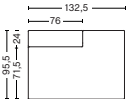

DIMENSIONS

W97 x D95,5 x H67 cm
Seat H40 cm
Armrest W24 cm
Foam option

1063 | NARROW | MIDDLE

DIMENSIONS

W74,5 x D95,5 x H67 cm
Seat H40 cm
Foam option

1962 | WIDE | LEFT END

DIMENSIONS

W114 x D95,5 x H67 cm
Seat H40 cm
Armrest W24 cm
Foam option

1961 | WIDE | RIGHT END

DIMENSIONS

W114 x D95,5 x H67 cm
Seat H40 cm
Armrest W24 cm
Foam option

1963 | WIDE | MIDDLE

DIMENSIONS

W91,5 x D95,5 x H67 cm
Seat H40 cm
Foam option

1862 | CORNER | LEFT END

DIMENSIONS

DIMENSIONS

W97 x D127,5 x H67 cm
 Seat H40 cm
 Armrest W24 cm
 Not available in leather
 Foam option

8262 | CHAISE LONGUE SHORT | WIDE | LEFT END*

DIMENSIONS

W114 x D127,5 x H67 cm
 Seat H40 cm
 Armrest W24 cm
 Not available in leather
 Foam option

8261 | CHAISE LONGUE SHORT | WIDE | RIGHT END*

DIMENSIONS

W114 x D127,5 x H67 cm
 Seat H40 cm
 Armrest W24 cm
 Not available in leather
 Foam option

9302 | LOUNGE | LEFT END*

DIMENSIONS

W132,5 x D95,5 x H67 cm
 Seat H40 cm
 Backrest W24 cm
 Not available in leather
 Foam option