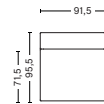

DIMENSIONS

W97 x D95,5 x H67 cm
Seat H40 cm
Armrest W24 cm
Foam option

1063 | NARROW | MIDDLE

DIMENSIONS

W74,5 x D95,5 x H67 cm
Seat H40 cm
Foam option

1962 | WIDE | LEFT END

DIMENSIONS

W114 x D95,5 x H67 cm
Seat H40 cm
Armrest W24 cm
Foam option

1961 | WIDE | RIGHT END

DIMENSIONS

W114 x D95,5 x H67 cm
Seat H40 cm
Armrest W24 cm
Foam option

1963 | WIDE | MIDDLE

DIMENSIONS

W91,5 x D95,5 x H67 cm
Seat H40 cm
Foam option

1862 | CORNER | LEFT END

DIMENSIONS

DIMENSIONS

W321 x D127,5 x H67 cm
Seat H40 cm
Not available in leather

3 SEATER COMBINATION 5 | LEFT ARMREST

DIMENSIONS

W338 x D127,5 x H67 cm
Seat H40 cm
Not available in leather

3 SEATER COMBINATION 5 | RIGHT ARMREST

COMBINATIONS

CORNER COMBINATION 1 | LEFT

DIMENSIONS

W264,5 x D264,5 x H67 cm
Seat H40 cm

CORNER COMBINATION 1 | RIGHT

DIMENSIONS

W264,5 x D264,5 x H67 cm
Seat H40 cm

CORNER COMBINATION 2 | LEFT