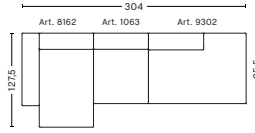

DIMENSIONS

W246,5 x D127,5 x H67 cm
Seat H40 cm
Not available in leather

2,5 SEATER COMBINATION 3 | RIGHT ARMREST

DIMENSIONS

W246,5 x D127,5 x H67 cm
Seat H40 cm
Not available in leather

FABRIC GROUPS

1 | Surface by HAY, Remix, Linara, Random Fade, Mode, Metaphor, Lint, Swarm, Atlas 2 | Steelcut, Steelcut Trio, Melange Nap, Lola, Olavi by HAY, Flamiber, Fairway, Linen Grid 3 | Compound, Divina, Divina Melange, Divina MD, Fiord, Ruskin, Roden, DOT 1682, Re-wool 4 | Hallingdal, Canvas, Lila, Raas, Bolgheri 5 | Sierra, Balder, Harald 6 | Sense, Vidar, Nevada, California, Coda

COMBINATIONS

3 SEATER COMBINATION 1

DIMENSIONS

W268,5 x D95,5 x H67 cm
Seat H40 cm

3 SEATER COMBINATION 3 | LEFT ARMREST

DIMENSIONS

W304 x D127,5 x H67 cm
Seat H40 cm
Not available in leather

3 SEATER COMBINATION 3 | RIGHT ARMREST

DIMENSIONS

W304 x D127,5 x H67 cm
Seat H40 cm
Not available in leather

3 SEATER COMBINATION 4 | LEFT ARMREST

DIMENSIONS

W321 x D127,5 x H67 cm
Seat H40 cm
Not available in leather

3 SEATER COMBINATION 4 | RIGHT ARMREST