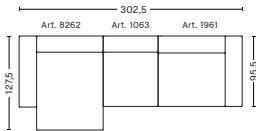

DIMENSIONS

W338 x D127,5 x H67 cm
Seat H40 cm
Not available in leather

FABRIC GROUPS

1 | Surface by HAY, Remix, Linara, Random Fade, Mode, Metaphor, Lint, Swarm, Atlas 2 | Steelcut, Steelcut Trio, Melange Nap, Lola, Olavi by HAY, Flamiber, Fairway, Linen Grid 3 | Compound, Divina, Divina Melange, Divina MD, Fiord, Ruskin, Roden, DOT 1682, Re-wool 4 | Hallingdal, Canvas, Lila, Raas, Bolgheri 5 | Sierra, Balder, Harald 6 | Sense, Vidar, Nevada, California, Coda

COMBINATIONS

3 SEATER COMBINATION 9 | LEFT ARMREST

DIMENSIONS

W268,5 x D127,5 x H67 cm
Seat H40 cm
Not available in leather

3 SEATER COMBINATION 9 | RIGHT ARMREST

DIMENSIONS

W268,5 x D127,5 x H67 cm
Seat H40 cm
Not available in leather

3 SEATER COMBINATION 10 | LEFT ARMREST

DIMENSIONS

W302,5 x D127,5 x H67 cm
Seat H40 cm
Not available in leather

3 SEATER COMBINATION 10 | RIGHT ARMREST

DIMENSIONS

W302,5 x D127,5 x H67 cm
Seat H40 cm
Not available in leather