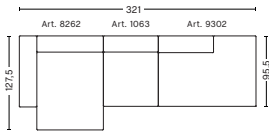

DIMENSIONS

W246,5 x D127,5 x H67 cm
Seat H40 cm
Not available in leather

2,5 SEATER COMBINATION 3 | RIGHT ARMREST

DIMENSIONS

W246,5 x D127,5 x H67 cm
Seat H40 cm
Not available in leather

FABRIC GROUPS

1 | Surface by HAY, Remix, Linara, Random Fade, Mode, Metaphor, Lint, Swarm, Atlas 2 | Steelcut, Steelcut Trio, Melange Nap, Lola, Olavi by HAY, Flamiber, Fairway, Linen Grid 3 | Compound, Divina, Divina Melange, Divina MD, Fiord, Ruskin, Roden, DOT 1682, Re-wool 4 | Hallingdal, Canvas, Lila, Raas, Bolgheri 5 | Sierra, Balder, Harald 6 | Sense, Vidar, Nevada, California, Coda

COMBINATIONS

3 SEATER COMBINATION 1

DIMENSIONS

W268,5 x D95,5 x H67 cm
Seat H40 cm

3 SEATER COMBINATION 3 | LEFT ARMREST

DIMENSIONS

W304 x D127,5 x H67 cm
Seat H40 cm
Not available in leather

3 SEATER COMBINATION 3 | RIGHT ARMREST

DIMENSIONS

W304 x D127,5 x H67 cm
Seat H40 cm
Not available in leather

3 SEATER COMBINATION 4 | LEFT ARMREST

DIMENSIONS

W321 x D127,5 x H67 cm
Seat H40 cm
Not available in leather

3 SEATER COMBINATION 4 | RIGHT ARMREST