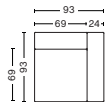

DIMENSIONS

W97 x D95,5 x H67 cm
Seat H40 cm
Armrest W24 cm
Foam option

1063 | NARROW | MIDDLE

DIMENSIONS

W74,5 x D95,5 x H67 cm
Seat H40 cm
Foam option

1962 | WIDE | LEFT END

DIMENSIONS

W114 x D95,5 x H67 cm
Seat H40 cm
Armrest W24 cm
Foam option

1961 | WIDE | RIGHT END

DIMENSIONS

W114 x D95,5 x H67 cm
Seat H40 cm
Armrest W24 cm
Foam option

1963 | WIDE | MIDDLE

DIMENSIONS

W91,5 x D95,5 x H67 cm
Seat H40 cm
Foam option

1862 | CORNER | LEFT END

DIMENSIONS

W93 x D93 x H67 cm
Seat H40 cm
Armrest W24 cm
Foam option

1861 | CORNER | RIGHT END

DIMENSIONS

W93 x D93 x H67 cm
Seat H40 cm
Armrest W24 cm
Foam option

FABRIC GROUPS

1 | Surface by HAY, Remix, Linara, Random Fade, Mode, Metaphor, Lint, Swarm, Atlas 2 | Steelcut, Steelcut Trio, Melange Nap, Lola, Olavi by HAY, Flamiber, Fairway, Linen Grid 3 | Compound, Divina, Divina Melange, Divina MD, Fiord, Ruskin, Roden, DOT 1682, Re-wool 4 | Hallingdal, Canvas, Lila, Raas, Bolgheri 5 | Sierra, Balder, Harald 6 | Sense, Vidar, Nevada, California, Coda

COMBINATIONS

CORNER COMBINATION 1 | LEFT

DIMENSIONS

W264,5 x D264,5 x H67 cm
Seat H40 cm

CORNER COMBINATION 1 | RIGHT

DIMENSIONS

W264,5 x D264,5 x H67 cm
Seat H40 cm

CORNER COMBINATION 2 | LEFT