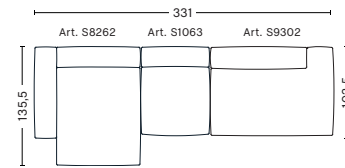

**2,5 SEATER COMB. 3
LEFT ARMREST**

W256,5 x D103,5/135,5 x H37/67 cm

**2,5 SEATER COMB. 3
RIGHT ARMREST**

W256,5 x D103,5/135,5 x H37/67 cm

FABRIC GROUPS 1 / Linara, Mode 2 / Steelcut, Steelcut Trio, Melange Nap, Lola, Olavi by HAY, Flamiber, Fairway 3 / Divina, Divina Melange, Divina MD, Ruskin, Roden, Bolgheri, DOT 1682 4 / Hallingdal, Lila, Compound 5 / Coda, Sierra, California, Balder 6 / Silk

HAY

- MAGS SOFT SOFA, COMBINATIONS / 3 SEATER -

3 SEATER COMB. 1

W278,5 x D103,5 x H37/67 cm

**3 SEATER COMB. 3
LEFT ARMREST**

W314 x D103,5/135,5 x H37/67 cm

**3 SEATER COMB. 3
RIGHT ARMREST**

W314 x D103,5/135,5 x H37/67 cm

**3 SEATER COMB. 4
LEFT ARMREST**

W331 x D103,5/135,5 x H37/67 cm

**3 SEATER COMB. 4
RIGHT ARMREST**

W331 x D103,5/135,5 x H37/67 cm

FABRIC GROUPS 1 / Linara, Mode 2 / Steelcut, Steelcut Trio, Melange Nap, Lola, Olavi by HAY, Flamiber, Fairway 3 / Divina, Divina Melange, Divina MD, Ruskin, Roden, Bolgheri, DOT 1682 4 / Hallingdal, Lila, Compound 5 / Coda, Sierra, California, Balder 6 / Silk