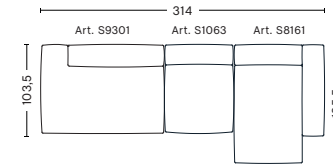

**2,5 SEATER COMB. 3
LEFT ARMREST**

W256,5 x D103,5/135,5 x H37/67 cm

**2,5 SEATER COMB. 3
RIGHT ARMREST**

W256,5 x D103,5/135,5 x H37/67 cm

FABRIC GROUPS 1 / Linara, Mode 2 / Steelcut, Steelcut Trio, Melange Nap, Lola, Olavi by HAY, Flamiber, Fairway 3 / Divina, Divina Melange, Divina MD, Ruskin, Roden, Bolgheri, DOT 1682 4 / Hallingdal, Lila, Compound 5 / Coda, Sierra, California, Balder 6 / Silk

HAY

- MAGS SOFT SOFA, COMBINATIONS / 3 SEATER -

3 SEATER COMB. 1

W278,5 x D103,5 x H37/67 cm

**3 SEATER COMB. 3
LEFT ARMREST**

W314 x D103,5/135,5 x H37/67 cm

**3 SEATER COMB. 3
RIGHT ARMREST**

W314 x D103,5/135,5 x H37/67 cm

**3 SEATER COMB. 4
LEFT ARMREST**

W331 x D103,5/135,5 x H37/67 cm

**3 SEATER COMB. 4
RIGHT ARMREST**

W331 x D103,5/135,5 x H37/67 cm

FABRIC GROUPS 1 / Linara, Mode 2 / Steelcut, Steelcut Trio, Melange Nap, Lola, Olavi by HAY, Flamiber, Fairway 3 / Divina, Divina Melange, Divina MD, Ruskin, Roden, Bolgheri, DOT 1682 4 / Hallingdal, Lila, Compound 5 / Coda, Sierra, California, Balder 6 / Silk