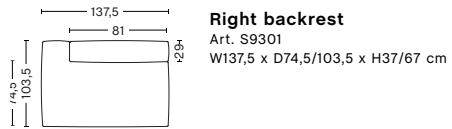

Right backrest
Art. S9301
W137,5 x D74,5/103,5 x H37/67 cm