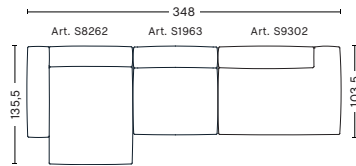

- MAGS SOFT SOFA, COMBINATIONS / 3 SEATER -

**3 SEATER COMB. 5
LEFT ARMREST**

W348 x D103,5/135,5 x H37/67 cm