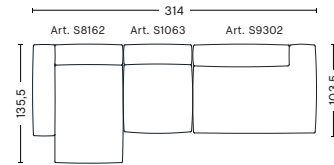

**2,5 SEATER COMB. 3
LEFT ARMREST**

W256,5 x D103,5/135,5 x H37/67 cm

**2,5 SEATER COMB. 3
RIGHT ARMREST**

W256,5 x D103,5/135,5 x H37/67 cm

FABRIC GROUPS 1 / Linara, Mode 2 / Steelcut, Steelcut Trio, Melange Nap, Lola, Olavi by HAY, Flamiber, Fairway 3 / Divina, Divina Melange, Divina MD, Ruskin, Roden, Bolgheri, DOT 1682 4 / Hallingdal, Lila, Compound 5 / Coda, Sierra, California, Balder 6 / Silk

HAY

- MAGS SOFT SOFA, COMBINATIONS / 3 SEATER -

3 SEATER COMB. 1

W278,5 x D103,5 x H37/67 cm

**3 SEATER COMB. 3
LEFT ARMREST**

W314 x D103,5/135,5 x H37/67 cm

**3 SEATER COMB. 3
RIGHT ARMREST**

W314 x D103,5/135,5 x H37/67 cm

**3 SEATER COMB. 4
LEFT ARMREST**

W331 x D103,5/135,5 x H37/67 cm

**3 SEATER COMB. 4
RIGHT ARMREST**

W331 x D103,5/135,5 x H37/67 cm

FABRIC GROUPS 1 / Linara, Mode 2 / Steelcut, Steelcut Trio, Melange Nap, Lola, Olavi by HAY, Flamiber, Fairway 3 / Divina, Divina Melange, Divina MD, Ruskin, Roden, Bolgheri, DOT 1682 4 / Hallingdal, Lila, Compound 5 / Coda, Sierra, California, Balder 6 / Silk