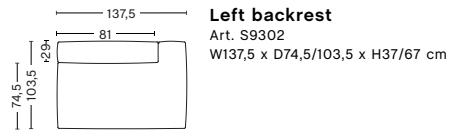

**MAGS SOFT
LOUNGE MODULE**

Left backrest
Art. S9302
W137,5 x D74,5/103,5 x H37/67 cm