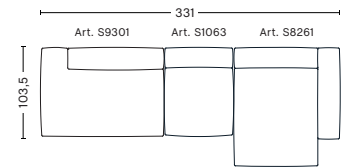

**2,5 SEATER COMB. 3
LEFT ARMREST**

W256,5 x D103,5/135,5 x H37/67 cm

**2,5 SEATER COMB. 3
RIGHT ARMREST**

W256,5 x D103,5/135,5 x H37/67 cm

FABRIC GROUPS 1 / Linara, Mode 2 / Steelcut, Steelcut Trio, Melange Nap, Lola, Olavi by HAY, Flamiber, Fairway 3 / Divina, Divina Melange, Divina MD, Ruskin, Roden, Bolgheri, DOT 1682 4 / Hallingdal, Lila, Compound 5 / Coda, Sierra, California, Balder 6 / Silk

HAY

- MAGS SOFT SOFA, COMBINATIONS / 3 SEATER -

3 SEATER COMB. 1

W278,5 x D103,5 x H37/67 cm

**3 SEATER COMB. 3
LEFT ARMREST**

W314 x D103,5/135,5 x H37/67 cm

**3 SEATER COMB. 3
RIGHT ARMREST**

W314 x D103,5/135,5 x H37/67 cm

**3 SEATER COMB. 4
LEFT ARMREST**

W331 x D103,5/135,5 x H37/67 cm

**3 SEATER COMB. 4
RIGHT ARMREST**

W331 x D103,5/135,5 x H37/67 cm

FABRIC GROUPS 1 / Linara, Mode 2 / Steelcut, Steelcut Trio, Melange Nap, Lola, Olavi by HAY, Flamiber, Fairway 3 / Divina, Divina Melange, Divina MD, Ruskin, Roden, Bolgheri, DOT 1682 4 / Hallingdal, Lila, Compound 5 / Coda, Sierra, California, Balder 6 / Silk