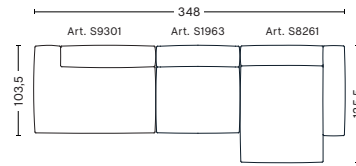

**3 SEATER COMB. 4
LEFT ARMREST**

W331 x D103,5/135,5 x H37/67 cm

**3 SEATER COMB. 4
RIGHT ARMREST**

W331 x D103,5/135,5 x H37/67 cm

FABRIC GROUPS 1 / Linara, Mode 2 / Steelcut, Steelcut Trio, Melange Nap, Lola, Olavi by HAY, Flamiber, Fairway 3 / Divina, Divina Melange, Divina MD, Ruskin, Roden, Bolgheri, DOT 1682 4 / Hallingdal, Lila, Compound 5 / Coda, Sierra, California, Balder 6 / Silk

HAY

- MAGS SOFT SOFA, COMBINATIONS / 3 SEATER -

**3 SEATER COMB. 5
LEFT ARMREST**

W348 x D103,5/135,5 x H37/67 cm

**3 SEATER COMB. 5
RIGHT ARMREST**

W348 x D103,5/135,5 x H37/67 cm

**3 SEATER COMB. 9
LEFT ARMREST**