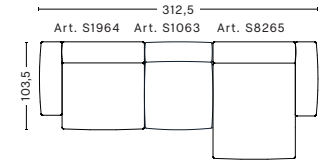

**3 SEATER COMB. 10
RIGHT LOW ARMREST**

W312,5 x D103,5/135,5 x H37/67 cm