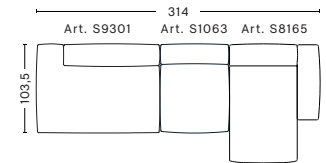

W256,5 x D103,5/135,5 x H37/67 cm

FABRIC GROUPS 1 / Linara, Mode 2 / Steelcut, Steelcut Trio, Melange Nap, Lola, Olavi by HAY, Flamiber, Fairway 3 / Divina, Divina Melange, Divina MD, Ruskin, Roden, Bolgheri, DOT 1682 4 / Hallingdal, Lila, Compound 5 / Coda, Sierra, California, Balder 6 / Silk

HAY

- MAGS SOFT LOW SOFA, COMBINATIONS / 3 SEATER -

**3 SEATER COMB. 1
LOW ARMREST**

W278,5 x D103,5 x H37/67 cm

**3 SEATER COMB. 3
LEFT LOW ARMREST**

W314 x D103,5/135,5 x H37/67 cm

**3 SEATER COMB. 3
RIGHT LOW ARMREST**