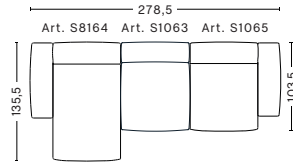

- MAGS SOFT LOW SOFA, COMBINATIONS / 3 SEATER -

**3 SEATER COMB. 9
LEFT LOW ARMREST**

W278,5 x D103,5/135,5 x H37/67 cm