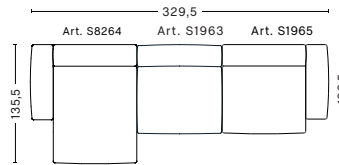

**3 SEATER COMB. 11
LEFT LOW ARMREST**

W329,5 x D103,5/135,5 x H37/67 cm