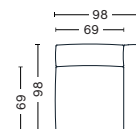

Right armrest
Art. S1065
W73/102 x D74,5/103,5 x H37/67 cm
Armrest dimensions
W29 x D88,5 x H57 cm

Middle
Art. S1063
W74,5 x D74,5/103,5 x H37/67 cm

**MAGS SOFT LOW ARMREST
WIDE MODULE**

Left armrest
Art. S1964
W90/119 x D74,5/103,5 x H37/67 cm
Armrest dimensions
W29 x D88,5 x H57 cm

Right armrest
Art. S1965
W90/119 x D74,5/103,5 x H37/67 cm
Armrest dimensions
W29 x D88,5 x H57 cm

Middle
Art. S1963
W91,5 x D74,5/103,5 x H37/67 cm

**MAGS SOFT
CORNER MODULE**

Left corner
Art. S1862
W69/98 x D69/98 x H37/67 cm

Right corner
Art. S1861
W69/98 x D69/98 x H37/67 cm

FABRIC GROUPS 1 / Linara, Mode 2 / Steelcut, Steelcut Trio, Melange Nap, Lola, Olavi by HAY, Flamiber, Fairway 3 / Divina, Divina Melange, Divina MD, Ruskin, Roden, Bolgheri, DOT 1682 4 / Hallingdal, Lila, Compound 5 / Coda, Sierra, California, Balder 6 / Silk