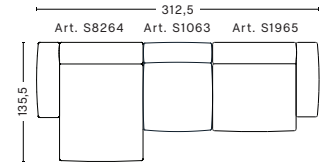

W348 x D103,5/135,5 x H37/67 cm

**3 SEATER COMB. 5
RIGHT LOW ARMREST**

W348 x D103,5/135,5 x H37/67 cm

FABRIC GROUPS 1 / Linara, Mode 2 / Steelcut, Steelcut Trio, Melange Nap, Lola, Olavi by HAY, Flamiber, Fairway 3 / Divina, Divina Melange, Divina MD, Ruskin, Roden, Bolgheri, DOT 1682 4 / Hallingdal, Lila, Compound 5 / Coda, Sierra, California, Balder 6 / Silk

HAY

- MAGS SOFT LOW SOFA, COMBINATIONS / 3 SEATER -

**3 SEATER COMB. 9
LEFT LOW ARMREST**

W278,5 x D103,5/135,5 x H37/67 cm

**3 SEATER COMB. 9
RIGHT LOW ARMREST**

W278,5 x D103,5/135,5 x H37/67 cm

**3 SEATER COMB. 10
LEFT LOW ARMREST**