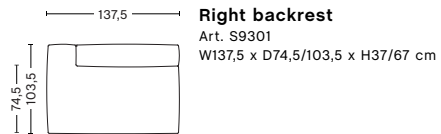

Right backrest
Art. S9301
W137,5 x D74,5/103,5 x H37/67 cm