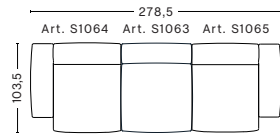

- MAGS SOFT LOW SOFA, COMBINATIONS / 3 SEATER -

**3 SEATER COMB. 1
LOW ARMREST**

W278,5 x D103,5 x H37/67 cm