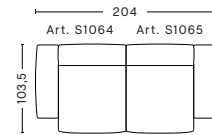

- MAGS SOFT LOW SOFA, COMBINATIONS / 2 & 2,5 SEATER -

**2 SEATER COMB. 1
LOW ARMREST**

W204 x D103,5 x H37/67 cm