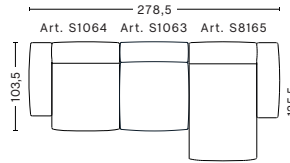

W348 x D103,5/135,5 x H37/67 cm

**3 SEATER COMB. 5
RIGHT LOW ARMREST**

W348 x D103,5/135,5 x H37/67 cm

FABRIC GROUPS 1 / Linara, Mode 2 / Steelcut, Steelcut Trio, Melange Nap, Lola, Olavi by HAY, Flamiber, Fairway 3 / Divina, Divina Melange, Divina MD, Ruskin, Roden, Bolgheri, DOT 1682 4 / Hallingdal, Lila, Compound 5 / Coda, Sierra, California, Balder 6 / Silk

HAY

- MAGS SOFT LOW SOFA, COMBINATIONS / 3 SEATER -

**3 SEATER COMB. 9
LEFT LOW ARMREST**

W278,5 x D103,5/135,5 x H37/67 cm

**3 SEATER COMB. 9
RIGHT LOW ARMREST**

W278,5 x D103,5/135,5 x H37/67 cm

**3 SEATER COMB. 10
LEFT LOW ARMREST**